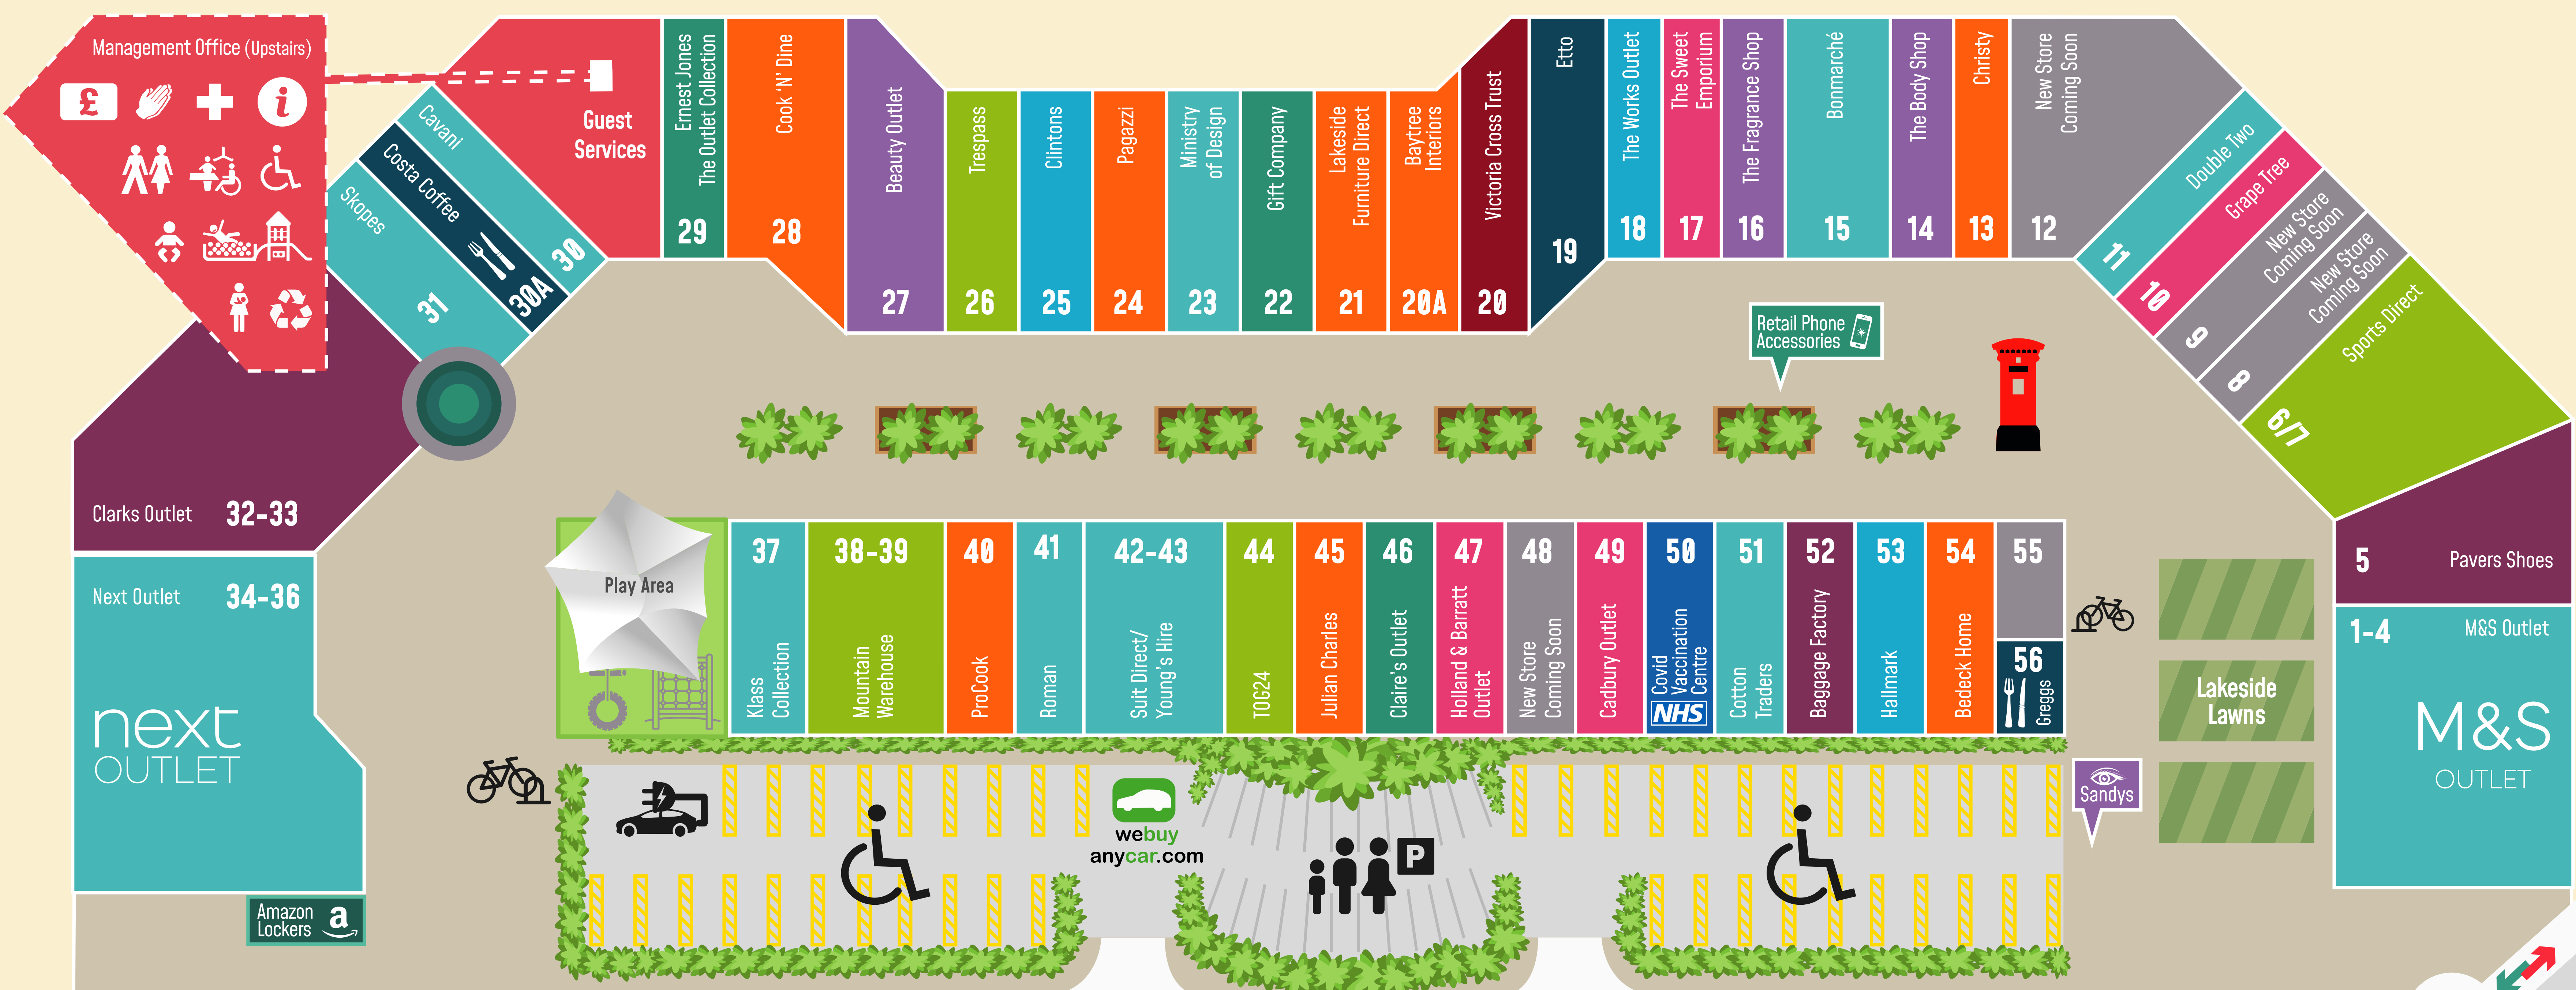

**FREE PARKING**  
Over 900 spaces

**Fashion**

- Bonmarché 15
- Cavani 30
- Cotton Traders 51
- Double Two 11
- Klass 37
- M&S Outlet 1-4
- Ministry of Design 23
- Next Outlet 34-36
- Roman 41
- Skopes 31
- Suit Direct/Young's Hire 42-43

**Beauty & Fragrance**

- Beauty Outlet 27
- The Body Shop 14
- The Fragrance Shop 16
- Sandy's Brow Bar 

**Footwear & Bags**

- Baggage Factory 52
- Clarks Outlet 32-33
- Pavers Shoes 5

**Toys, Cards & Stationery**

- Costa Coffee 30A
- Etto 19
- Greggs 56

**SPORTS & OUTDOORS**

- Mountain Warehouse 38-39
- Sports Direct 6-7
- T0G24 44
- Trespass 26

**Homeware**

- Baytree Interiors 20A
- Bedeck Home 54
- Christy 13
- Cook N' Dine 28
- Julian Charles 45
- Lakeside Furniture Direct 21
- Pagazzi 24
- ProCook 40

**Food & Confectionary**

- Cadbury Outlet 49
- Grape Tree 10
- Holland & Barrett Outlet 47
- The Sweet Emporium 17

**SERVICES**

-  Toilets
-  Changing Places Toilets
-  Disabled Facilities
-  Baby Changing Facilities
-  Quiet/Prayer Room
-  Private Feeding Room
-  Cash Points
-  First Aid
-  Information Point
-  Recycling Point